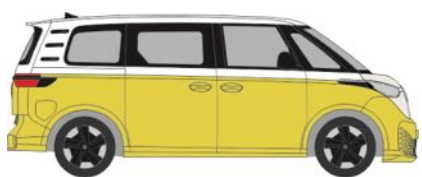

VOLKSWAGEN ID. Buzz People  
„orange metallic“  
21913 | 1:87 | D | 18,90 €

VOLKSWAGEN ID. Buzz People  
„bay leaf green metallic“  
21914 | 1:87 | D | 18,90 €

VOLKSWAGEN ID. Buzz People  
„lemongelb metallic“  
21915 | 1:87 | D | 18,90 €

VOLKSWAGEN ID. Buzz People  
„candy weiß/orange metallic“  
21916 | 1:87 | D | 19,90 €

VOLKSWAGEN ID. Buzz People  
„candy weiß/bay leaf green metallic“  
21917 | 1:87 | D | 19,90 €

VOLKSWAGEN ID. Buzz People  
„candy weiß/lemongelb metallic“  
21918 | 1:87 | D | 19,90 €