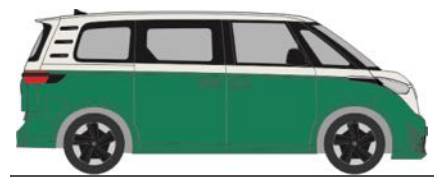

VOLKSWAGEN ID. Buzz People  
„monosilber metallic“  
21910 | 1:87 | D | 18,90 €

VOLKSWAGEN ID. Buzz People  
„deep black metallic“  
21911 | 1:87 | D | 18,90 €

VOLKSWAGEN ID. Buzz People  
„starlight blue metallic“  
21912 | 1:87 | D | 18,90 €

VOLKSWAGEN ID. Buzz People  
„orange metallic“  
21913 | 1:87 | D | 18,90 €

VOLKSWAGEN ID. Buzz People  
„bay leaf green metallic“  
21914 | 1:87 | D | 18,90 €

VOLKSWAGEN ID. Buzz People  
„lemongelb metallic“  
21915 | 1:87 | D | 18,90 €

VOLKSWAGEN ID. Buzz People  
„candy weiß/orange metallic“  
21916 | 1:87 | D | 19,90 €

VOLKSWAGEN ID. Buzz People  
„candy weiß/bay leaf green metallic“  
21917 | 1:87 | D | 19,90 €

VOLKSWAGEN ID. Buzz People  
„candy weiß/lemongelb metallic“  
21918 | 1:87 | D | 19,90 €